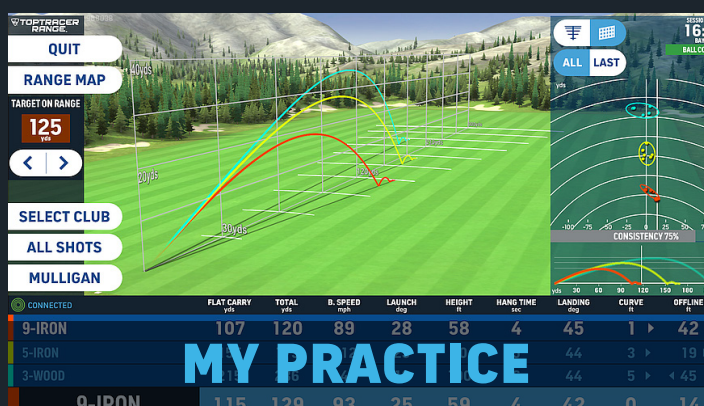

GAME ON!

DOWNLOAD THE TOPTRACER RANGE APP

Dig deeper into your golf bag and learn the nuances of each type of club. This mode also allows you to store your stats on the Toptracer Range App.

Play individually or as a team to catch each of the 24 different sea creatures and as many stars as possible.

Fine-tune your iron play in this game of nine approach shots on your choice of three legendary courses.

Power and precision are rewarded in this test of driving prowess. Hit nine tee shots on nine different virtual holes.

Experience some of the world's greatest golf courses, like Pebble Beach (shown), right from your bay. Play a full 18 holes without ever leaving the range.

The object of this classic game is simple: Hit it as close to the pin as possible. The player whose ball stops nearest the target wins.

Who can hit the farthest? This game lets you settle the debate once and for all by turning the range in a proper long drive grid for up to eight players.

Compete for points based on proximity to the target. The closer you get to the target, the more points you earn. Add 'In Air' bonus rings for an extra challenge.